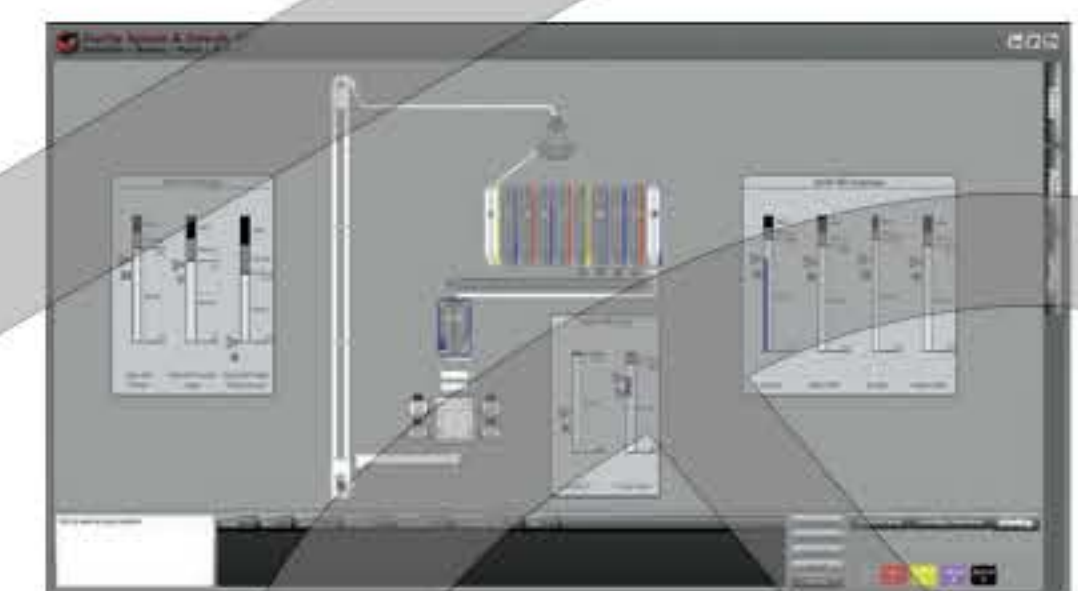

Sterling Systems & Controls, Inc.

**Sterling Systems & Controls, Inc.**  
Batching & Weighing Specialists

Your **PREMIER PROVIDER** of  
automated Feed Mill Solutions.

Grinding System Automation

1-800-257-7214